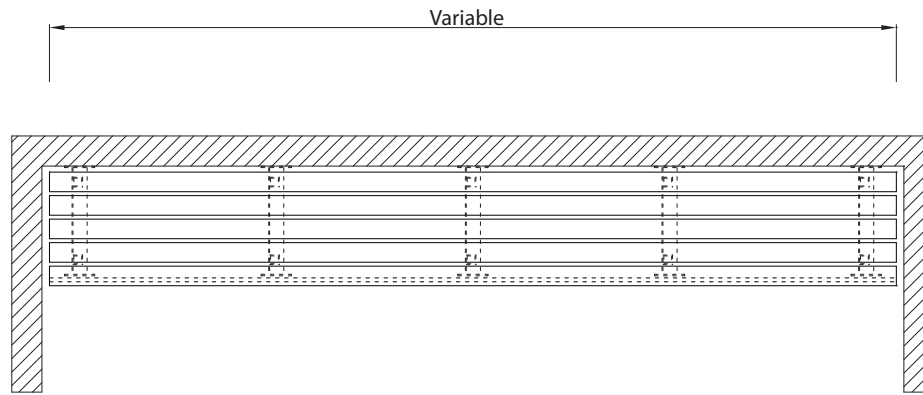

Slat Seating Drawings

Slats 65mm wide.