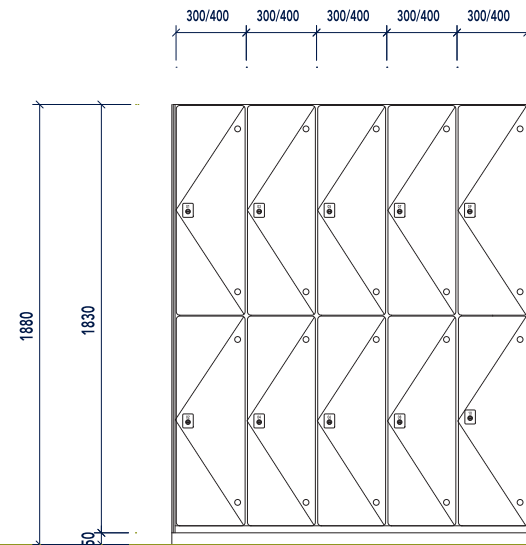

# locker drawings

SEATING LOCKER COMBO  
SECTION

1 TIER  
FRONT ELEVATION

2 TIERS  
FRONT ELEVATION